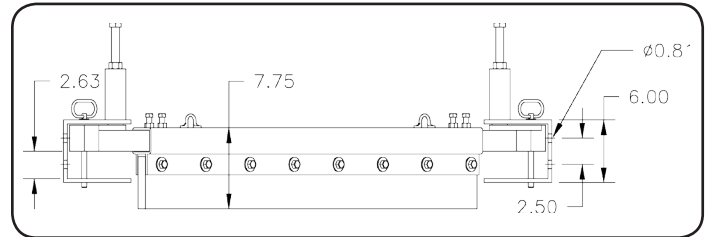

## Sizing Chart Conveyor Belt Cleaning System

**Note:**

- B min. and max. are for the specified mounting angle. B min. and max. will change if mounting angle changes.

Part Numbers	A	B	Min. C	Max. C	Min. D	Max. D
CP-DPA16-23M-G83	16.25	23.00	27.00	36.25	4.75	11.25
CP-DPA18-26M-G83	18.50	26.00	29.00	38.25	"	"
CP-DPA20-28M-G83	19.75	28.00	30.50	39.75	"	"
CP-DPA22-31M-G83	22.00	31.00	32.75	41.75	"	"
CP-DPA24-34M-G83	24.00	34.00	34.75	44.00	"	"
CP-DPA26-37M-G83	26.25	37.00	36.75	46.00	"	"
CP-DPA28-40M-G83	28.25	40.00	39.00	48.25	"	"
CP-DPA30-43M-G83	30.50	43.00	41.00	50.25	"	"
CP-DPA32-45M-G83	31.75	45.00	42.50	51.75	"	"
CP-DPA34-48M-G83	34.00	48.00	44.75	53.75	"	"
CP-DPA36-51M-G83	36.00	51.00	46.75	56.00	"	"
CP-DPA38-54M-G83	38.25	54.00	49.00	58.00	"	"
CP-DPA40-57M-G83	40.25	57.00	51.00	60.25	"	"
CP-DPA42-60M-G83	42.50	60.00	53.25	62.25	"	"
CP-DPA44-62M-G83	43.75	62.00	54.50	63.75	"	"
CP-DPA46-65M-G83	46.00	65.00	56.75	65.75	"	"
CP-DPA48-68M-G83	48.00	68.00	58.75	68.00	"	"
CP-DPA50-71M-G83	50.25	71.00	61.00	70.00	"	"
CP-DPA52-74M-G83	52.25	74.00	63.00	72.25	"	"
CP-DPA54-77M-G83	54.50	77.00	65.25	74.25	"	"
CP-DPA56-79M-G83	55.75	79.00	66.50	75.75	"	"
CP-DPA58-82M-G83	58.00	82.00	68.75	78.00	"	"
CP-DPA60-85M-G83	60.00	85.00	70.75	80.00	"	"
CP-DPA62-88M-G83	62.25	88.00	73.00	82.00	"	"
CP-DPA64-91M-G83	64.25	91.00	75.00	84.25	"	"
CP-DPA66-94M-G83	66.50	94.00	77.25	86.25	"	"
CP-DPA68-96M-G83	67.75	96.00	78.50	87.75	"	"
CP-DPA70-99M-G83	70.00	99.00	80.75	90.00	"	"
CP-DPA72-102M-G83	72.00	102.00	82.75	92.00	"	"
CP-DPA74-105M-G83	74.25	105.00	85.00	94.25	"	"
CP-DPA76-108M-G83	76.25	108.00	87.00	96.25	"	"
CP-DPA78-111M-G83	78.50	111.00	89.25	98.50	"	"
CP-DPA80-113M-G83	80.00	113.00	90.50	99.75	"	"
CP-DPA82-116M-G83	82.00	116.00	92.75	102.00	"	"
CP-DPA84-119M-G83	84.25	119.00	94.75	104.00	"	"
CP-DPA86-122M-G83	86.25	122.00	97.00	106.25	"	"
CP-DPA88-125M-G83	88.25	125.00	99.00	108.25	"	"
CP-DPA90-127M-G83	89.75	127.00	100.50	109.75	"	"
CP-DPA92-130M-G83	92.00	130.00	102.50	111.75	"	"
CP-DPA94-133M-G83	94.00	133.00	104.75	114.00	"	"
CP-DPA96-136M-G83	96.25	136.00	106.75	116.00	"	"