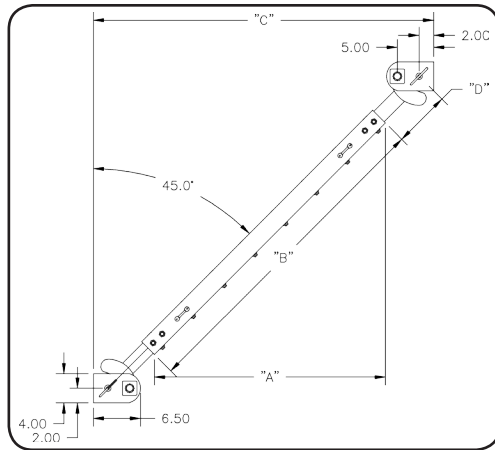

## Sizing Chart Conveyor Belt Cleaning System

**Note:**

- B min. and max. are for the specified mounting angle. B min. and max. will change if mounting angle changes.

Part Numbers	A	B	Min. C	Max. C	Min. D	Max. D
CP-DPA16-23M-G83	16.25	23.00	27.00	36.25	4.75	11.25
CP-DPA18-26M-G83	18.50	26.00	29.00	38.25	"	"
CP-DPA20-28M-G83	19.75	28.00	30.50	39.75	"	"
CP-DPA22-31M-G83	22.00	31.00	32.75	41.75	"	"
CP-DPA24-34M-G83	24.00	34.00	34.75	44.00	"	"
CP-DPA26-37M-G83	26.25	37.00	36.75	46.00	"	"
CP-DPA28-40M-G83	28.25	40.00	39.00	48.25	"	"
CP-DPA30-43M-G83	30.50	43.00	41.00	50.25	"	"
CP-DPA32-45M-G83	31.75	45.00	42.50	51.75	"	"
CP-DPA34-48M-G83	34.00	48.00	44.75	53.75	"	"
CP-DPA36-51M-G83	36.00	51.00	46.75	56.00	"	"
CP-DPA38-54M-G83	38.25	54.00	49.00	58.00	"	"
CP-DPA40-57M-G83	40.25	57.00	51.00	60.25	"	"
CP-DPA42-60M-G83	42.50	60.00	53.25	62.25	"	"
CP-DPA44-62M-G83	43.75	62.00	54.50	63.75	"	"
CP-DPA46-65M-G83	46.00	65.00	56.75	65.75	"	"
CP-DPA48-68M-G83	48.00	68.00	58.75	68.00	"	"
CP-DPA50-71M-G83	50.25	71.00	61.00	70.00	"	"
CP-DPA52-74M-G83	52.25	74.00	63.00	72.25	"	"
CP-DPA54-77M-G83	54.50	77.00	65.25	74.25	"	"
CP-DPA56-79M-G83	55.75	79.00	66.50	75.75	"	"
CP-DPA58-82M-G83	58.00	82.00	68.75	78.00	"	"
CP-DPA60-85M-G83	60.00	85.00	70.75	80.00	"	"
CP-DPA62-88M-G83	62.25	88.00	73.00	82.00	"	"
CP-DPA64-91M-G83	64.25	91.00	75.00	84.25	"	"
CP-DPA66-94M-G83	66.50	94.00	77.25	86.25	"	"
CP-DPA68-96M-G83	67.75	96.00	78.50	87.75	"	"
CP-DPA70-99M-G83	70.00	99.00	80.75	90.00	"	"
CP-DPA72-102M-G83	72.00	102.00	82.75	92.00	"	"
CP-DPA74-105M-G83	74.25	105.00	85.00	94.25	"	"
CP-DPA76-108M-G83	76.25	108.00	87.00	96.25	"	"
CP-DPA78-111M-G83	78.50	111.00	89.25	98.50	"	"
CP-DPA80-113M-G83	80.00	113.00	90.50	99.75	"	"
CP-DPA82-116M-G83	82.00	116.00	92.75	102.00	"	"
CP-DPA84-119M-G83	84.25	119.00	94.75	104.00	"	"
CP-DPA86-122M-G83	86.25	122.00	97.00	106.25	"	"
CP-DPA88-125M-G83	88.25	125.00	99.00	108.25	"	"
CP-DPA90-127M-G83	89.75	127.00	100.50	109.75	"	"
CP-DPA92-130M-G83	92.00	130.00	102.50	111.75	"	"
CP-DPA94-133M-G83	94.00	133.00	104.75	114.00	"	"
CP-DPA96-136M-G83	96.25	136.00	106.75	116.00	"	"